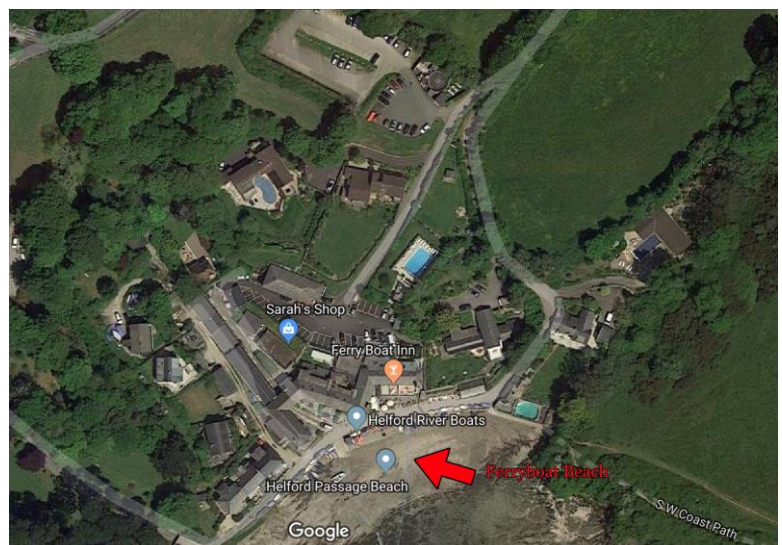

We look forward to welcoming you to your chosen CST activity. If at any point you or your child have any concerns, please don't hesitate to let us know and a member of staff will endeavour to resolve your concerns quickly and sympathetically.